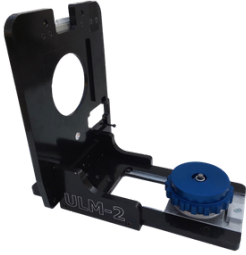

ENG and Box Lens.....Page 6 & 7

Production Equipment.....Page 8

 **918-250-5353**

sales@alliedbroadcastgroup.com

www.alliedbroadcastgroup.com

Audio and Intercom Accessories

Telex BTR-800 Base
Station w/ 4 TR-800
E88 Wireless Beltpacks

Need a specific model or type of product?

Give us a call 918-250-5353

or send us an email

sales@alliedbroadcastgroup.com

Camera Accessories

Universal Lens Mount,
ULM-2

Canon SUP-NS3 Sled,
Lens Support

Canon and
Fujinon Zoom
and Focus
Control Sets
Available

Need a specific model or type of product?

Give us a call 918-250-5353

or send us an email

sales@alliedbroadcastgroup.com

Camera Support

Sachtler Video 20 S1
Tripod System

Vinten Vision 250 Head
on Vinten Dual Stage
Tripod

Quickset Heavy Duty
Legs

Vinten Vision 250 Fluid
Head with Handles

Need a specific model or type of product?

Give us a call 918-250-5353

or send us an email

sales@alliedbroadcastgroup.com

Camera and Camcorders