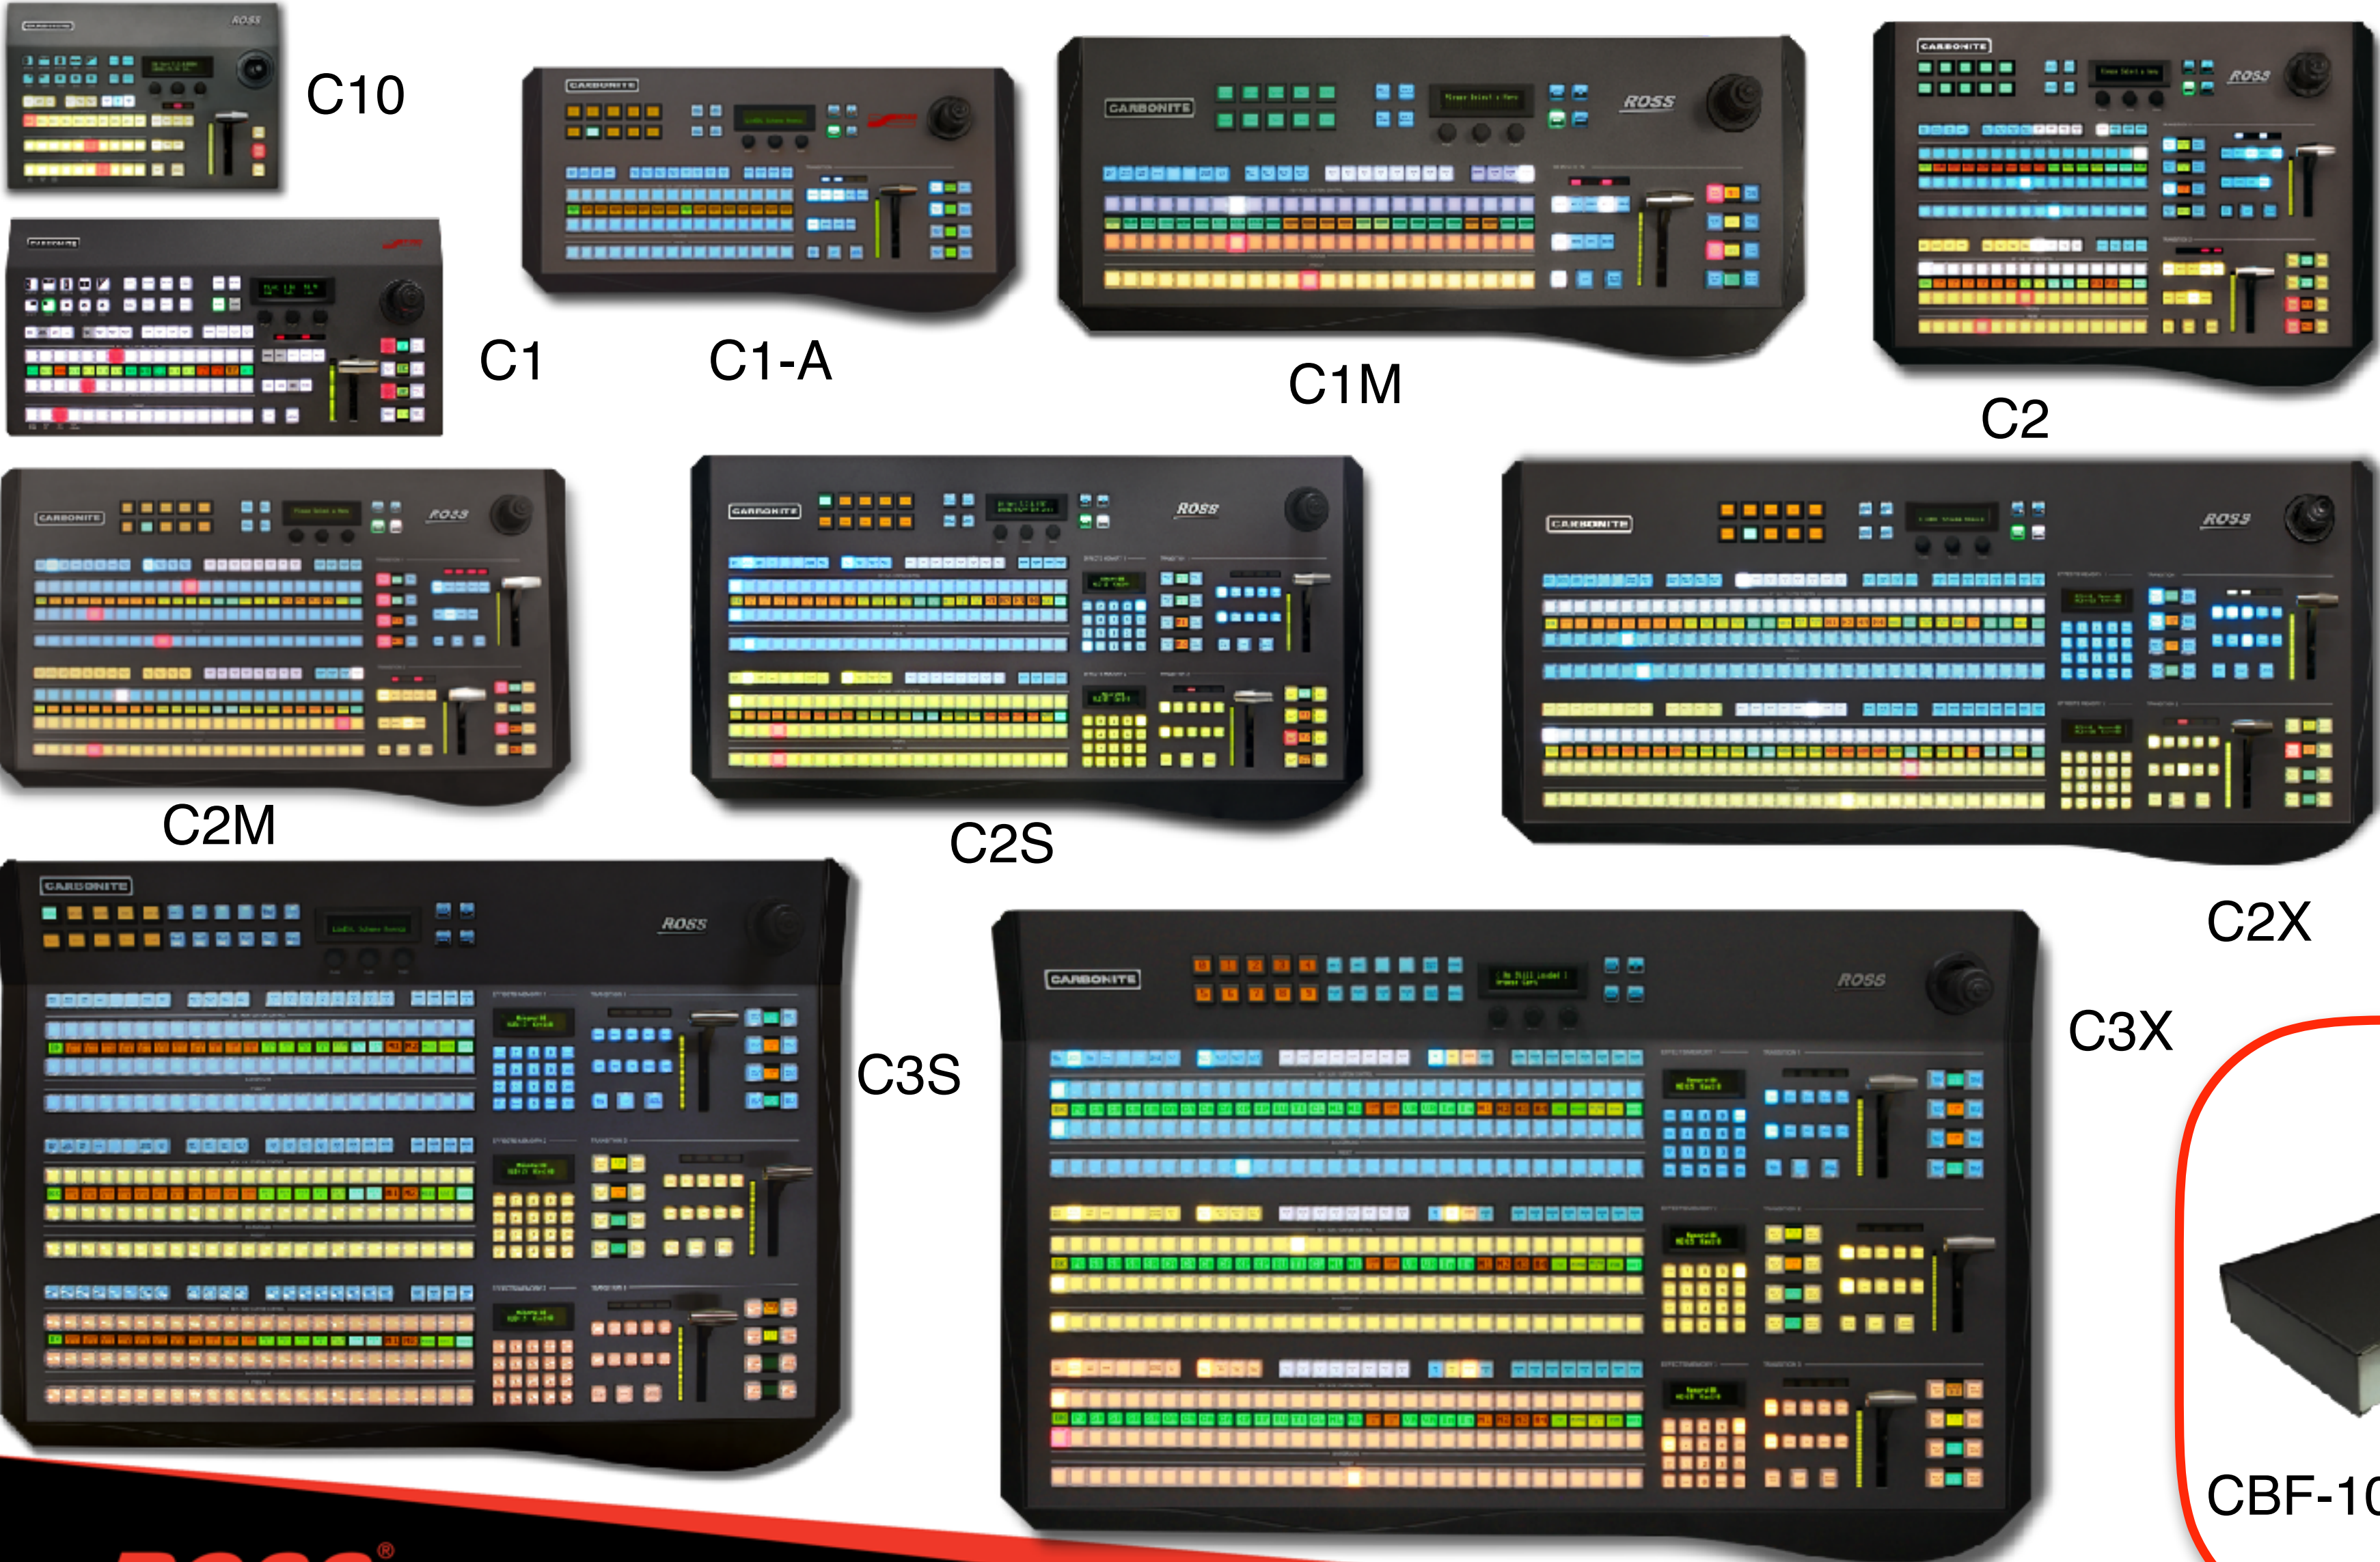

ROSS[®]

LIVING LIVE!

Carbonite Frame and Panel Matrix

Panel and Frame Compatibility Matrix

Panel/Frame	CF-x16/-x18/-x24, Plus , MultiMedia and eXtreme	CBF-x36 /-x36 Plus / - x36 Plus 12G	CBF-109 / -113 Graphite	CUF-124
C10-PANEL (CO12)	Serial or CarboNET	Serial or CarboNET	CarboNET Only	NOT AVAILABLE
C1-PANEL (CO16)	Serial or CarboNET	Serial or CarboNET	CarboNET Only	NOT AVAILABLE
C1-A-PANEL	Serial or CarboNET	Serial or CarboNET	CarboNET Only	CarboNET Only
C1M-PANEL	Serial or CarboNET	Serial or CarboNET	CarboNET Only	CarboNET Only
C2-PANEL	Serial or CarboNET	Serial or CarboNET	CarboNET Only	CarboNET Only
C2M-PANEL	Serial or CarboNET	Serial or CarboNET	CarboNET Only	CarboNET Only
C2S-PANEL	Serial or CarboNET	Serial or CarboNET	CarboNET Only	CarboNET Only
C2X-PANEL	Serial or CarboNET	Serial or CarboNET	CarboNET Only	CarboNET Only
C3S-PANEL	Serial or CarboNET	Serial or CarboNET	CarboNET Only	CarboNET Only
C3X-PANEL	Serial or CarboNET	Serial or CarboNET	CarboNET Only	CarboNET Only
CB9-PANEL	Ethernet (v13 required)	Ethernet (v13 required)	Ethernet	Ethernet
CB1-PANEL	Ethernet	Ethernet	Ethernet	Ethernet
CB1S-PANEL	Ethernet	Ethernet	Ethernet	Ethernet
CB2-PANEL	Ethernet	Ethernet	Ethernet	Ethernet
CB2S-PANEL	Ethernet	Ethernet	Ethernet	Ethernet
CB2X-PANEL	Ethernet	Ethernet	Ethernet	Ethernet
CB3S-PANEL	Ethernet	Ethernet	Ethernet	Ethernet
CB3X-PANEL	Ethernet	Ethernet	Ethernet	Ethernet

Carbonite Serial Panels with CF/CBF

Serial Direct OR
CarboNET Ethernet

CF Series

CBF-236/Plus/12G

ONLY with CarboNET

CBF-109 / CBF-113

Carbonite Serial Panels with ULTRA (CUF)

C1-A