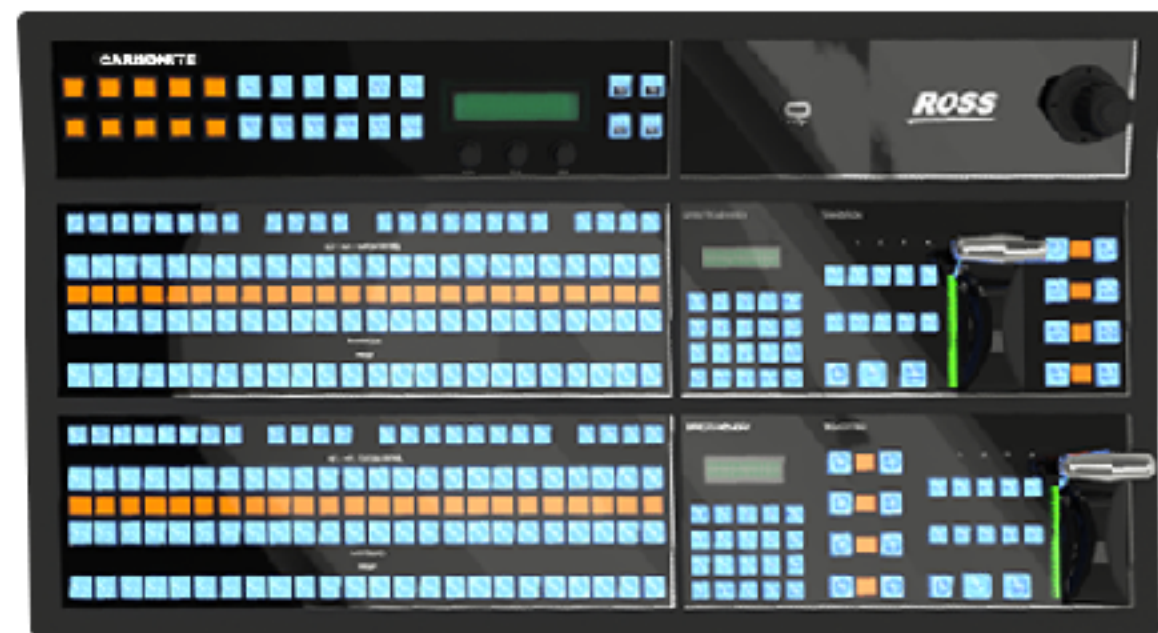

Carbonite Serial Panels with CF/CBF

Serial Direct OR
CarboNET Ethernet

CF Series

CBF-236/Plus/12G

ONLY with CarboNET

CBF-109 / CBF-113

Carbonite Serial Panels with ULTRA (CUF)

C1-A

ONLY with CarboNET

CUF-124

Carbonite Black Panels Series - All Frames!!

CB9

CB1

CB1S

CB2

CB2S