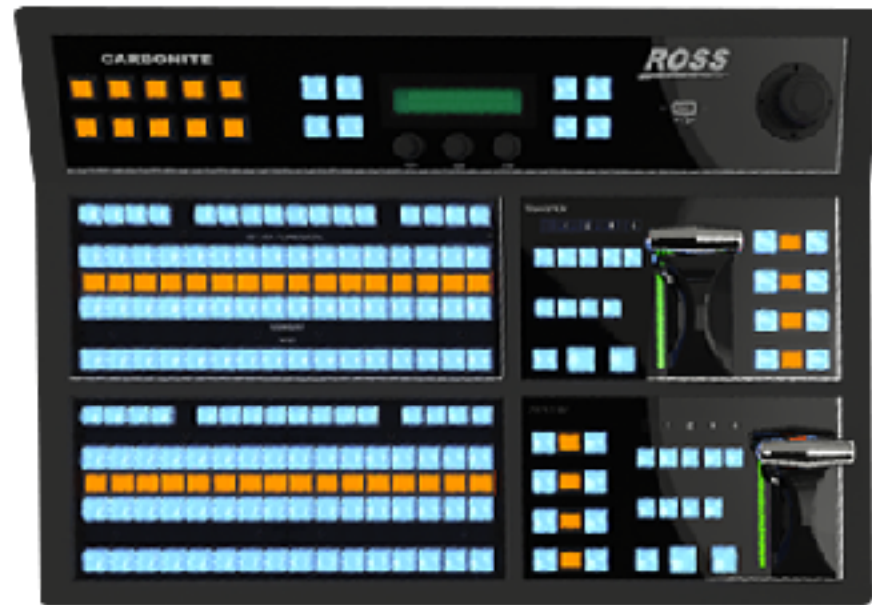

Carbonite Serial Panels with CF/CBF

Serial Direct OR
CarboNET Ethernet

CF Series

CBF-236/Plus/12G

ONLY with CarboNET

CBF-109 / CBF-113

Carbonite Serial Panels with ULTRA (CUF)

C1-A

ONLY with CarboNET

CUF-124

Carbonite Black Panels Series - All Frames!!

CB9

CB1

CB1S

CB2

CB2S