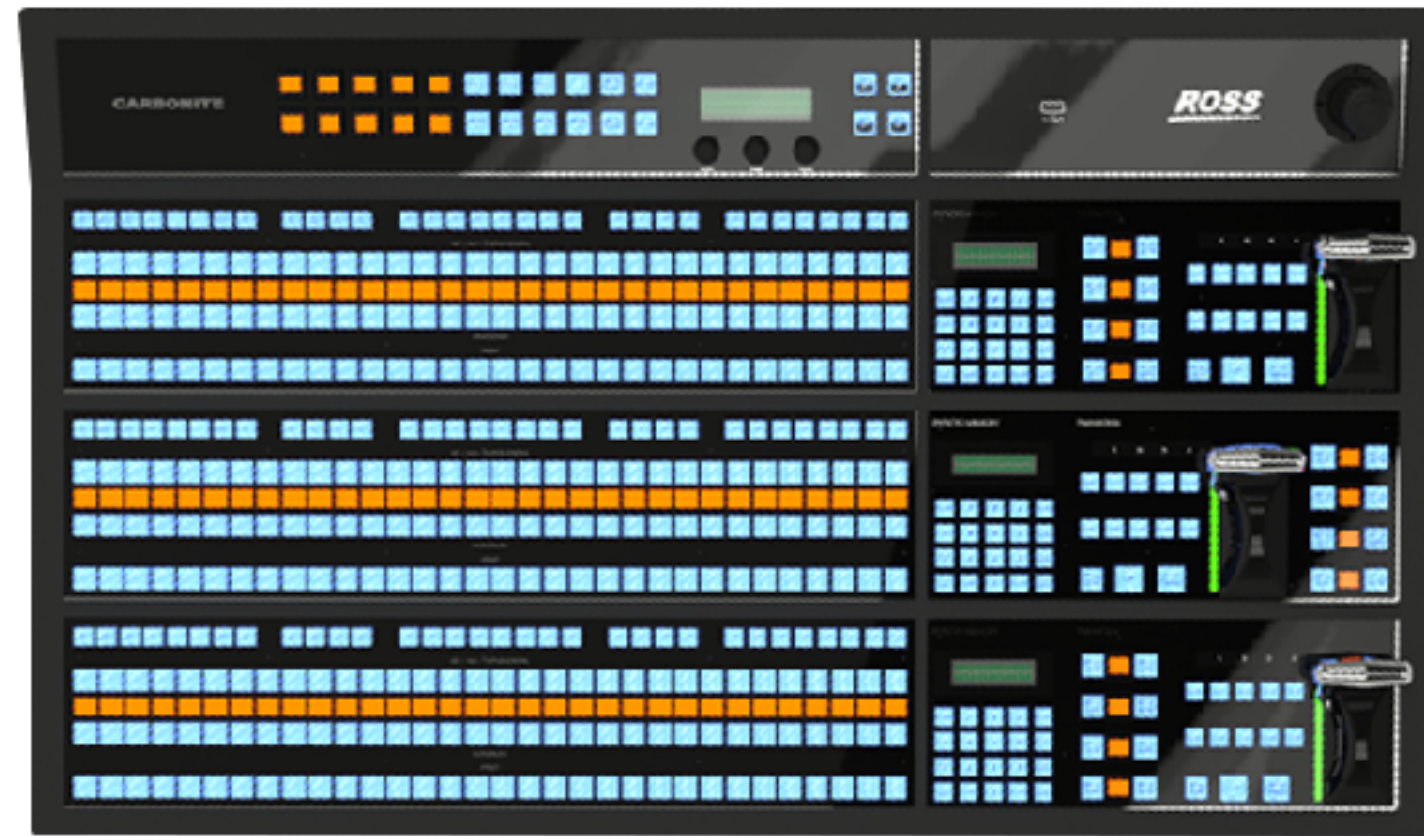

Carbonite Black Panels Series - All Frames!!

CB2S

CB3S

CB3X

Ethernet