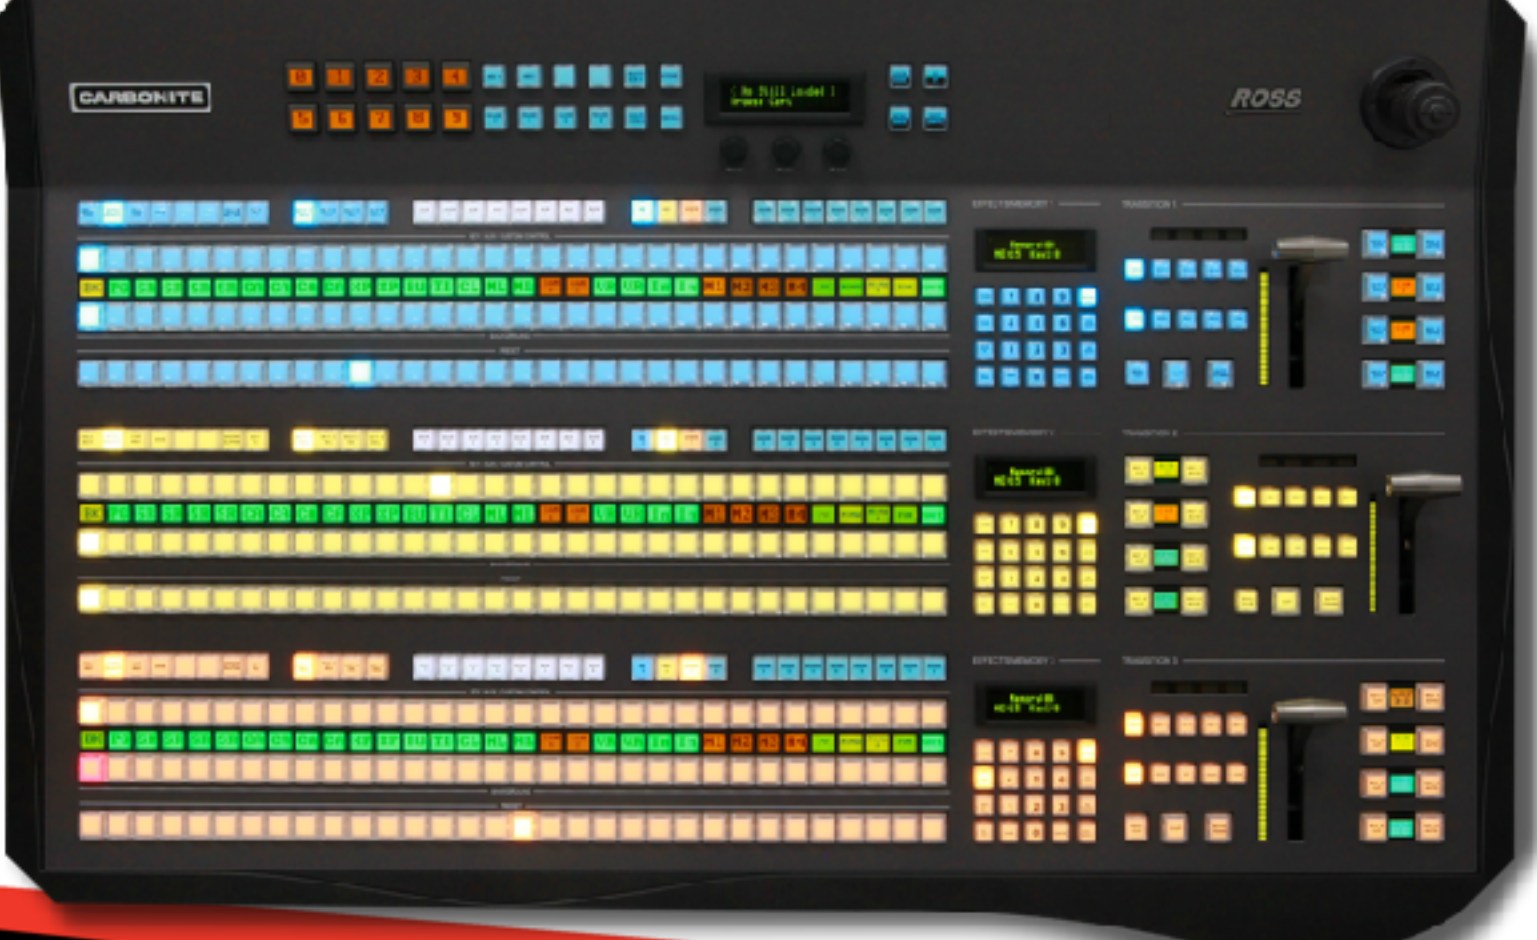

Carbonite Serial Panels with ULTRA (CUF)

C3S

C3X

Carbonite 10 (CrossOver 12)
Carbonite 1 (CrossOver 16)
NOT SUPPORTED!

ONLY with CarboNET